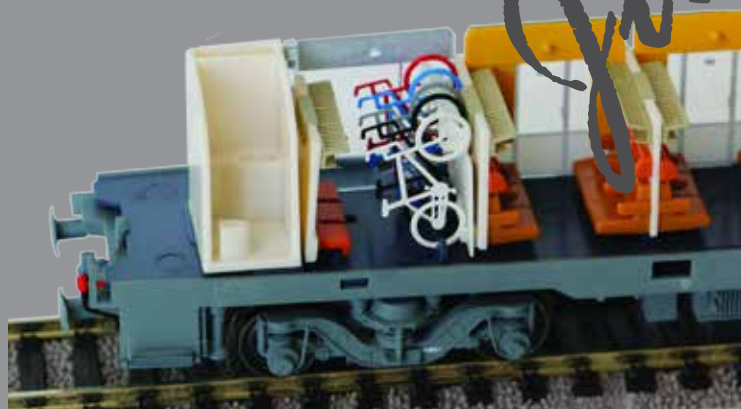

L.S. Models
Exclusive

L.S. MODELS SPRL - BELGIQUE
RUE BOSFAGNE 31
B-4950 SOURBRODT

TEL + 32 (0)80 / 86 46 78

FAX + 32 (0)80 / 86 46 77

EDITEUR RESPONSABLE : DANIEL PIRON

Models
Design

MODELS & DESIGN
24 WÄMPEWEG
L-9980 WILWERDANGE

TEL + 352 / 69 19 07 425

CONCEPTION ET GRAPHISME : ORHAN YILDIRIM

<http://www.lsmodels.com>

info@lsmodels.com