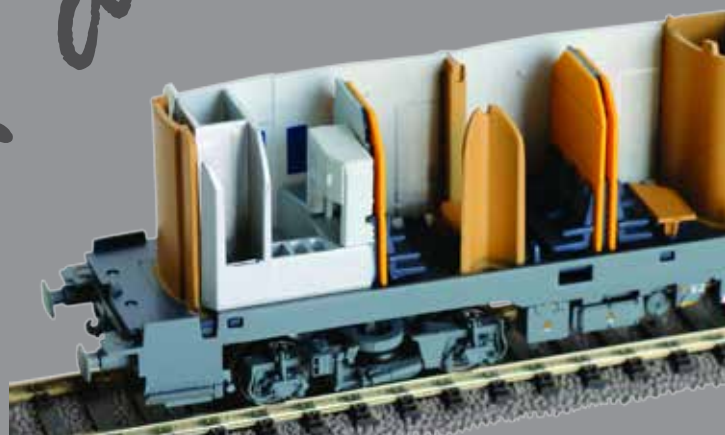

L.S. Models
Exclusive

L.S. MODELS SPRL - BELGIQUE
RUE BOSFAGNE 31
B-4950 SOURBRODT

TEL + 32 (0)80 / 86 46 78

FAX + 32 (0)80 / 86 46 77

EDITEUR RESPONSABLE : DANIEL PIRON

Models
Design

MODELS & DESIGN
24 WÄMPEWEG
L-9980 WILWERDANGE

TEL + 352 / 69 19 07 425

CONCEPTION ET GRAPHISME : ORHAN YILDIRIM

<http://www.lsmodels.com>

info@lsmodels.com