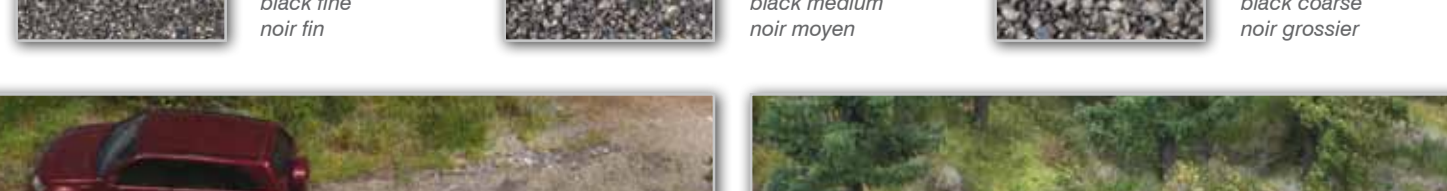

HEKI Kittler GmbH - Modellbahnzubehör - D-76437 Rastatt
Tel. 07229-181715 - Fax 07229-4256

Lieferung nur über den Fachhandel - © Alle Rechte bei HEKI Kittler GmbH