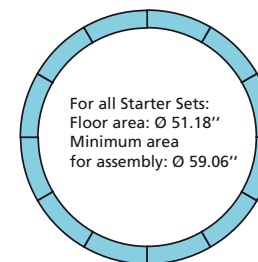

For all Starter Sets:
Floor area: Ø 51.18"
Minimum area
for assembly: Ø 59.06"

III / 2019

The 37154 Circus Roncalli Starter Set is completely battery-powered and includes a pocket remote for easy wireless walk-around control of train speed, direction and emergency stop.