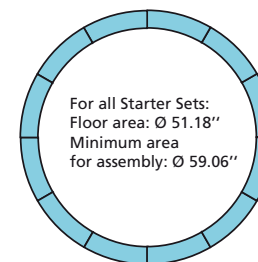

For all Starter Sets:
Floor area: Ø 51.18"
Minimum area
for assembly: Ø 59.06"