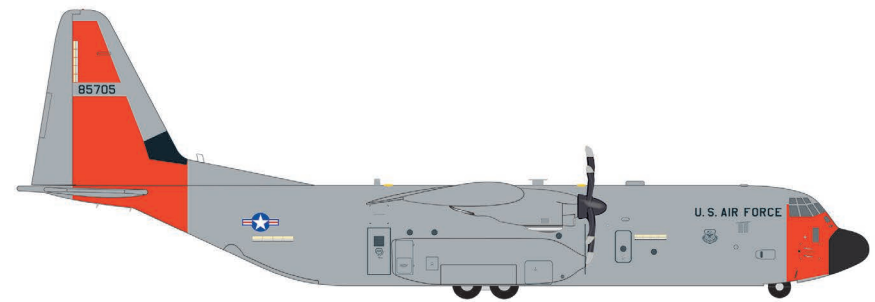

572200
U.S. Air Force Lockheed Martin C-130J-30 Super Hercules - 61st Airlift Squadron, 19th Airlift Wing, Little Rock Air Base “Four Horsemen” – 08-5705

↔ 17,2 cm (S) (M) 1/200
99,95 €