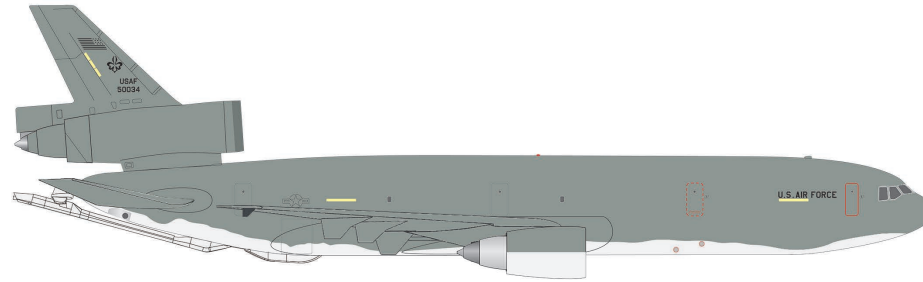

536479
U.S. Air Force McDonnell Douglas KC-10A Extender - 2nd Bomb Wing, Barksdale Air Base, Operation Desert Storm "Louisiana Yard Dog" – 85-0034
↔ 11,1 cm (M) 1/500 42,95 €