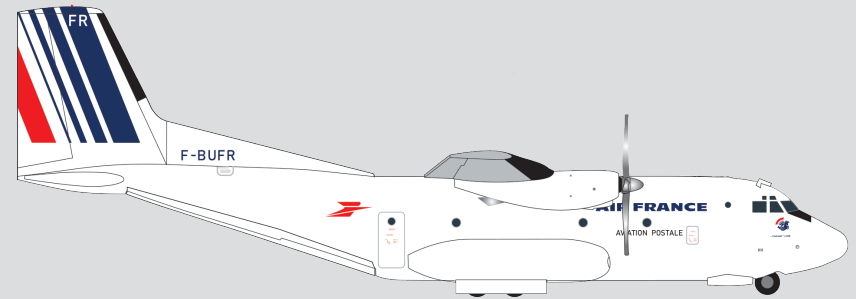

562799 Lufthansa Cargo Boeing 777F "Sustainable Fuel - Powered by DB Schenker" - D-ALFG "Annyeonghaseyo, Korea"
 ↔ 15,9 cm **M** 1/400 48,95 €

562805 Buran Space Orbiter OK-GLI / BTS-002 - Technik-Museum Speyer - CCCP-3501002
 Ohne Fahrwerk, Displaystand inklusive.
Without landing gear, display stand included.
 ↔ 10,4 cm **F** **K** 1/400 25,95 €

572064
Embraer E195-E2 "Profit Hunter - Golden Eagle" - PR-ZIJ

← 20,8 cm (K) 1/200
69,95 €

© 2022 Emirates Group

572040
Emirates Airbus A380 - UAE 50th Anniversary - A6-EEX

← 36,4 cm (K) 1/200
99,95 €

572057
Air France - Aviation Postale Transall C-160 - F-BUFR