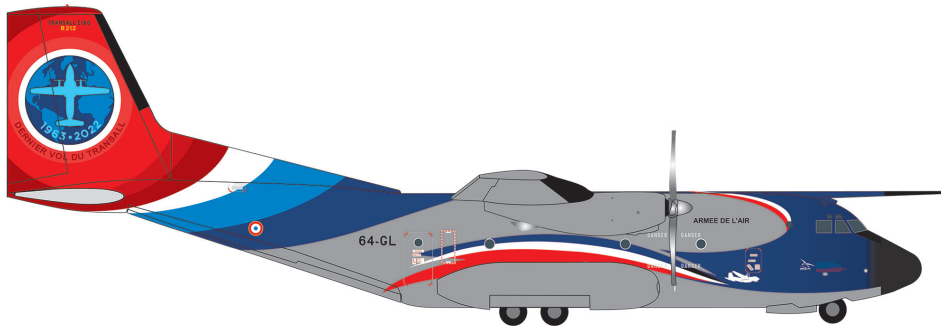

75 years ago, in 1974, Jugoslovenski Aerotransport – JAT for short – was formed from a number of predecessors. For decades, it was the national airline of the multi-ethnic state of Yugoslavia, internationally renowned in both East and West. From 1978, the DC-10 was the flagship of JAT. YU-AMA was christened in the name of Nikola Tesla, who, with no less than 280 patents in the field of electrical power engineering, laid more than just a few foundations for our society as we know it today. Air Serbia, based in Belgrade, has been JAT'S successor since 2013. As the current flagship, this A330 is not only named after the world-famous physicist and inventor, but also takes along Nikola Tesla as an oversized illustration on its tail on flights worldwide.

↔ 11,3 cm   1/200
69,95 €

571654
KLM Exel ATR-42-300 – PH-XLE

572477
Airbus A350-1000 - Qantas "Project Sunrise" – F-WMIL

← 36,9 cm (K) 1/200
99,95 €

Photo: Swissair, via ETH-Bibliothek Zürich

572569
French Air Force Transall C-160R - Escadron électronique aéroporté (Airborne Electronic Squadron) 01/54
"Dunkerque", Base aérienne 105, Evreux-Fauville "Last Transall Flight" – R212 / 64-GL

← 16,2 cm (M) 1/200
99,95 €

572491
Swissair Douglas DC-4 – ZU-ILI

← 14,3 cm (M) 1/200
89,95 €

Photo: Jean-François d'Arcangues - Armees de l'Air et de l'Espace

Illustrator: Norbert Andrup

572460
Lufthansa Airbus A350-900 "CleanTechFlyer" – D-AIVD