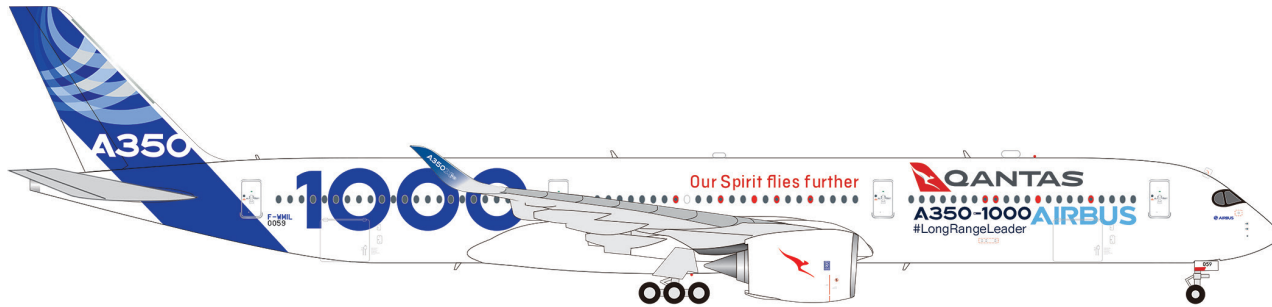

571654
KLM Exel ATR-42-300 – PH-XLE

572477
Airbus A350-1000 - Qantas "Project Sunrise" – F-WMIL