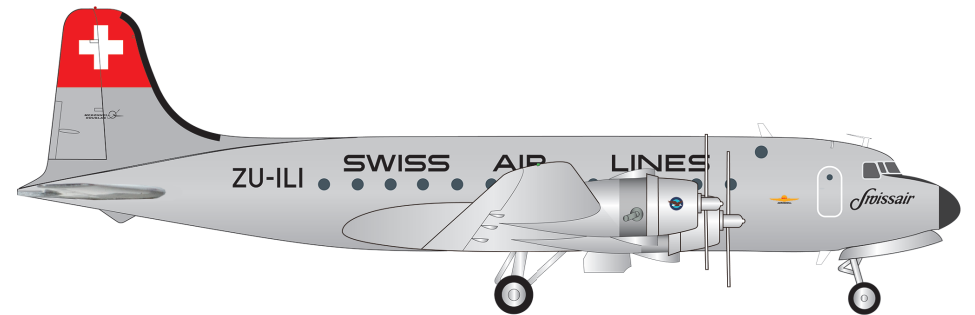

Photo: Swissair, via ETH-Bibliothek Zürich

572491
Swissair Douglas DC-4 – ZU-ILI

← 14,3 cm (M) 1/200
89,95 €