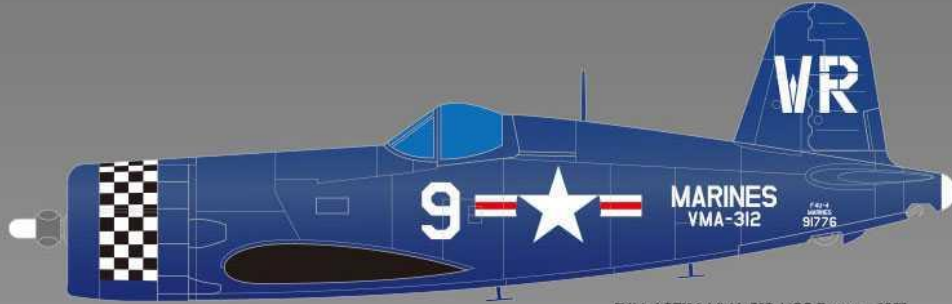

ACADEMY
ACADEMY PLASTIC MODEL CO., LTD.

Include decal with **Four** marking options

F4U-4 97231 of ENS Jesse Brown, VF-32, USS Leyte, 4, Dec, 1950.

F4U-4 82050 of LTJG Tom Hudner, VF-32, USS Leyte, 4, Dec, 1950.