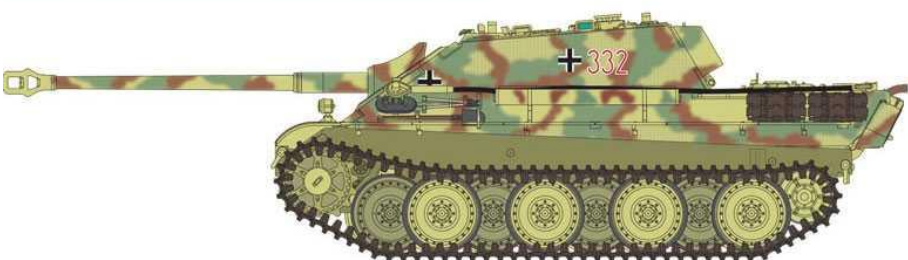

# German Sd.Kfz. 173 Jagdpanther Ausf. G1

- WWII German tank destroyer built on panther tank chassis
- Two types of 8.8 cm Pak 43 gun barrels included
- Features photo-etched parts
- Tracks are partially connected

# Include decal with *Four marking options*

3./s.Pz.Jg.Abt. 654, France Summer 1944

1./s.Pz.Jg.Abt. 654, September 1944 Germany

Panzerbefehlswagen sch.Pz.Jg.Abt.559

3./s.Pz.Jg.Abt. 654, France Summer 1944