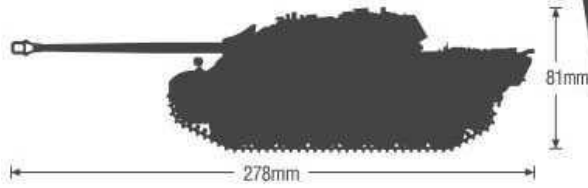

# German Sd.Kfz. 173 Jagdpanther Ausf. G1

- WWII German tank destroyer built on panther tank chassis
- Two types of 8.8 cm Pak 43 gun barrels included
- Features photo-etched parts
- Tracks are partially connected