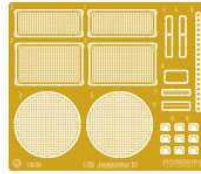

Include decal with *Four marking options*