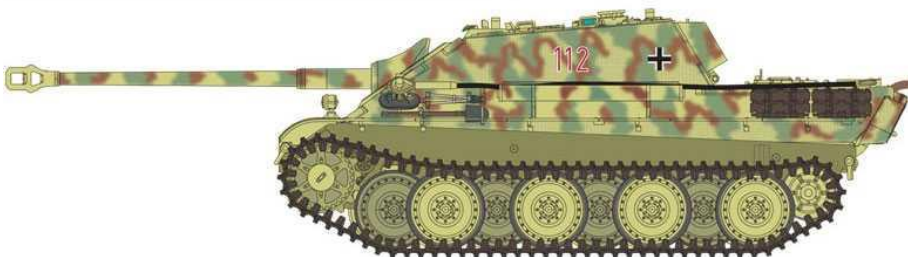

1./s.Pz.Jg.Abt. 654, September 1944 Germany