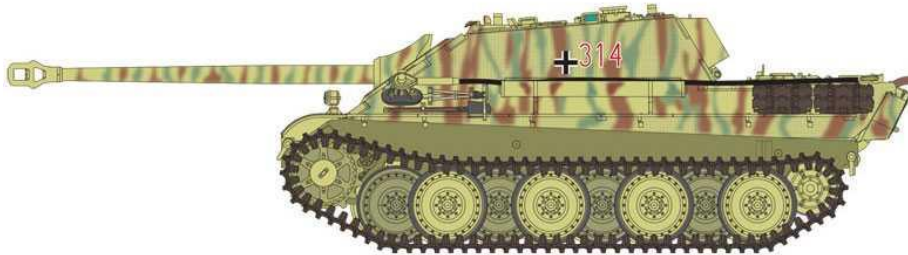

Include decal with *Four marking options*

3./s.Pz.Jg.Abt. 654, France Summer 1944