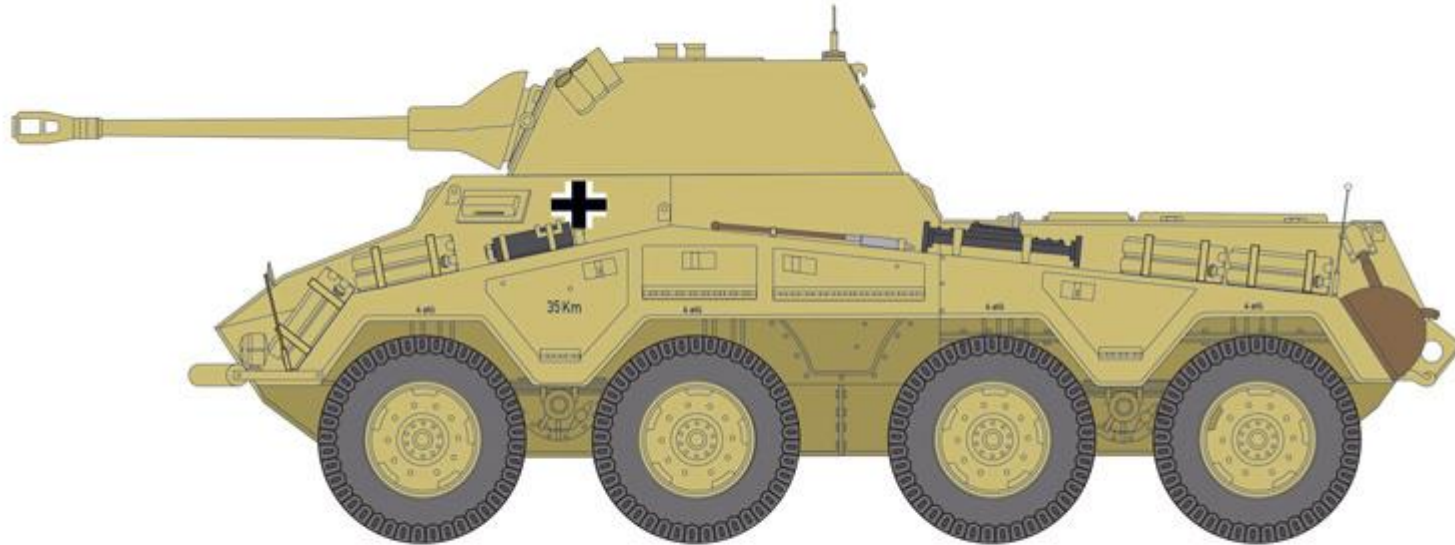

VERSION D: Sd.Kfz. 234/2 Puma, unknown Panzer Aufklärung training unit, Germany spring 1944

F Panzer Dunkelgelb 1943
4796AP
F.S.33440

F Panzer Schwarzgrau RAL 7021
4795AP
F.S.36081

F Rust
4675AP
F.S.30109