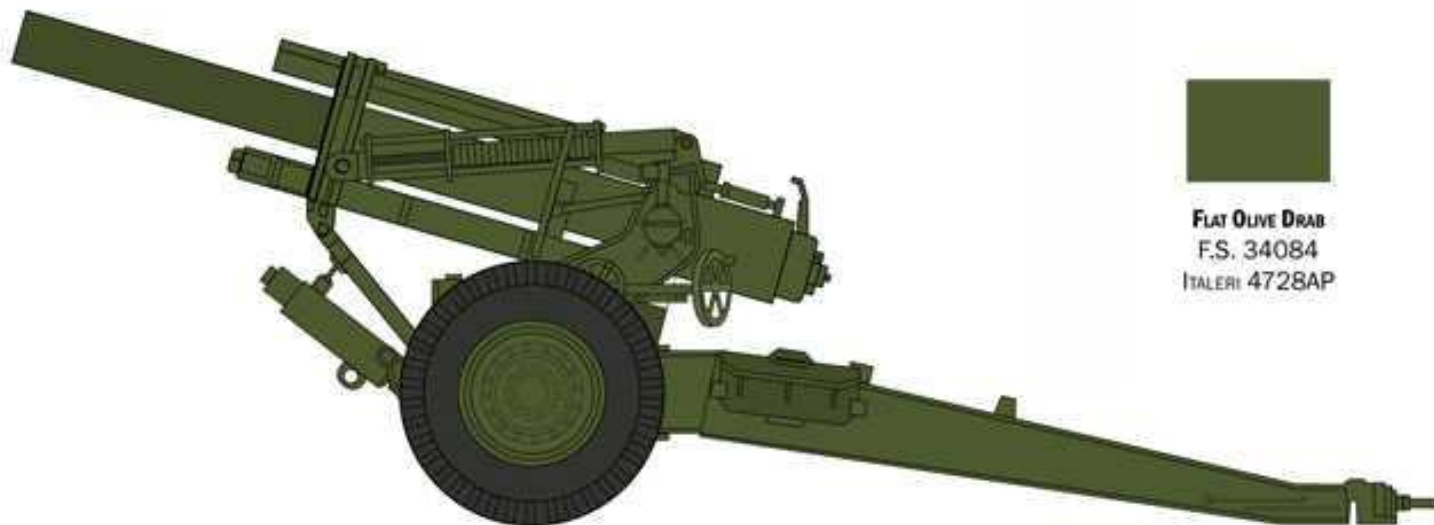

M-1 155 MM HOWITZER, U.S. ARMY, EUROPEAN THEATRE OF OPERATION, 1944.

FLAT OLIVE DRAB
F.S. 34084
ITALERI 4728AP

FLAT RUBBER
F.S. 26081
ITALERI 4861AP