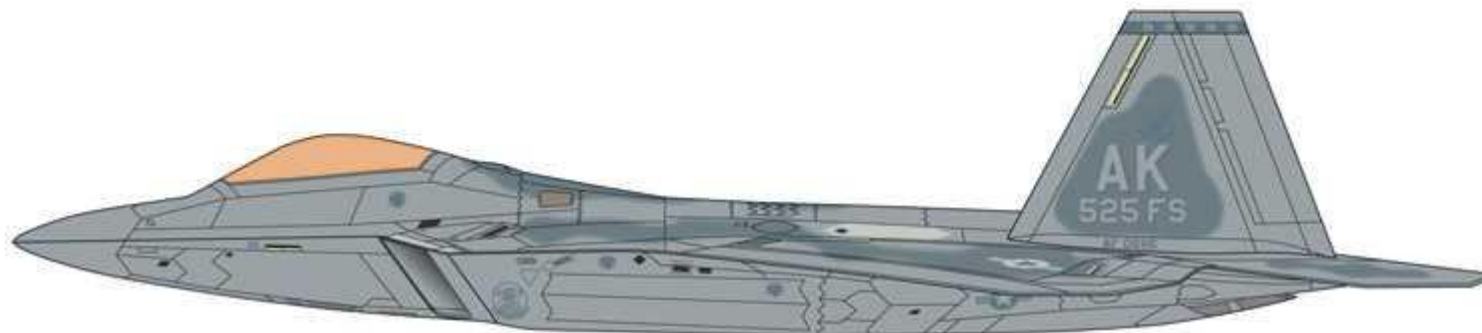

LOCKHEED MARTIN-BOEING F-22 RAPTOR

3RD FIGHTER WING, 525TH FIGHTER SQUADRON, ELMENDORF-RICHARDSON AFB, ALASKA, MARCH 2011

PLASTIC FRAMES COLOUR

EN 990 LIGHT GREY

EN 863 FLAT GUN METAL

EN 950 BLACK